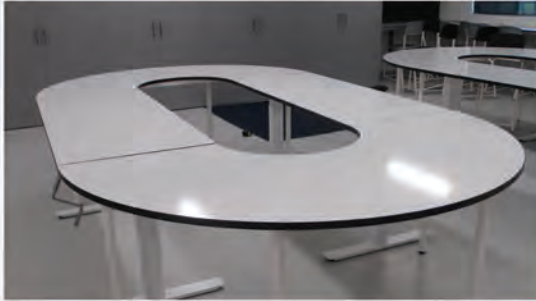

**White Board Tables
Primary School Project**

Desks